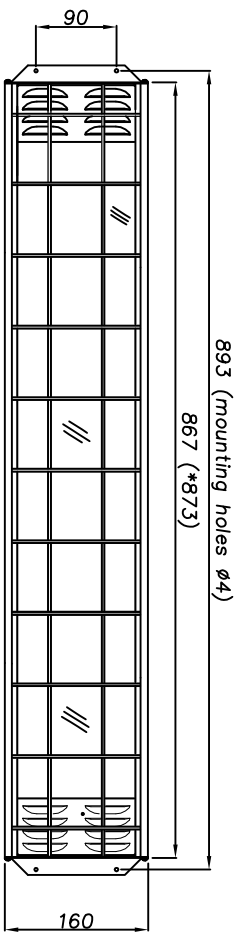

1 2 3 4

1758 (mounting holes  $\varnothing 4$ )  
1732 (\*1738)

\* NOTE: Minimum hole size for mounting

Description: <b>Sizes IR emitters</b>		Drawing No. <b>10002155</b>	
Sign.: <b>JAC DE VRIES</b>	Scale: 1:10	Page 1 of 1	Rev. AA
By: <b>Ddl</b>	Size: mm	Date: 07-03-11	Rev. AA
 <small>JAC DE VRIES INFRARODTECHNIENIK BV POSTBUS 31 1463 ZB MIDDENKERK NEDERLAND</small>		 <small>AMERICAN MANUFACTURING</small>	
		<b>A3</b>	

1 2 3 4