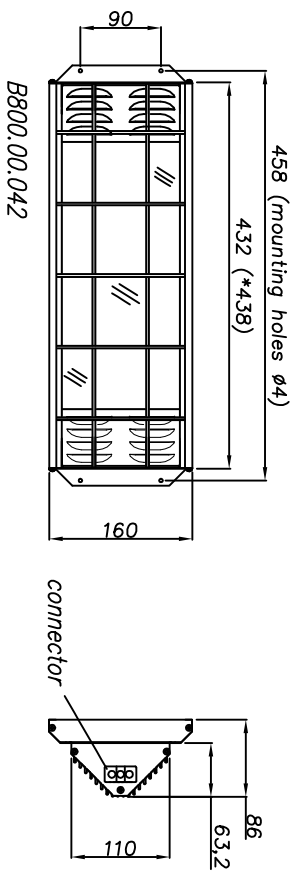

1 2 3 4

1758 (mounting holes  $\varnothing 4$ )  
1732 (\*1738)

\* NOTE: Minimum hole size for mounting

Description: <b>Sizes IR emitters</b>		Drawing No. <b>10002155</b>	
Sign.: <b>JAC DE VRIES</b>	Scale: 1:10	Page 1 of 1	Rev. AA
By: <b>Ddl</b>	Size: mm	Date: 07-03-11	Rev. AA
 <small>JAC DE VRIES INFRARODTECHNIENIK BV POSTBUS 31 1463 ZB MIDDENKERK NEDERLAND</small>		 <small>AMERICAN MANUFACTURING</small>	
		<b>A3</b>	

1 2 3 4