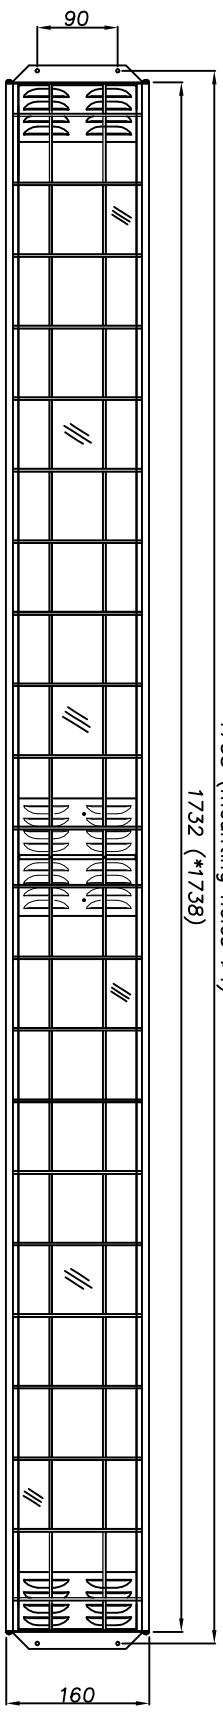

1 2 3 4

1758 (mounting holes  $\varnothing 4$ )  
1732 (\*1738)

\* NOTE: Minimum hole size for mounting

Description: <b>Sizes IR emitters</b>		Drawing No. <b>10002155</b>	
Sign.: <b>JAC DE VRIES</b>	Scale: 1:10	Page 1 of 1	Rev. AA
By: <b>Ddl</b>	Size: mm	Date: 07-03-11	Rev. AA
 <small>JAC DE VRIES INFRARODTECHNIENIK BV POSTBUS 31 1463 ZB MIDDENKERK NEDERLAND</small>		 <small>AMERICAN MANUFACTURING</small>	
		<b>A3</b>	

1 2 3 4