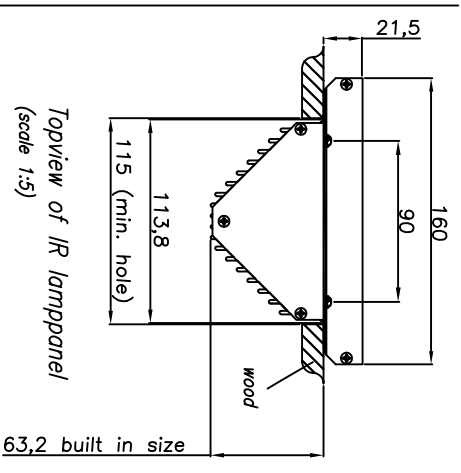

1 2 3 4

1758 (mounting holes  $\varnothing 4$ )  
1732 (\*1738)

\* NOTE: Minimum hole size for mounting

Description: <b>Sizes IR emitters</b>		Drawing No. <b>10002155</b>	
Sign.: <b>JAC DE VRIES</b>	Scale: 1:10	Page 1 of 1	Rev. AA
By: <b>Ddl</b>	Size: mm	Date: 07-03-11	Rev. AA
 <small>JAC DE VRIES INFRARODTECHNIENIK BV POSTBUS 31 1463 ZB MIDDENKERK NEDERLAND</small>		 <small>AMERICAN MANUFACTURING</small>	
		<b>A3</b>	