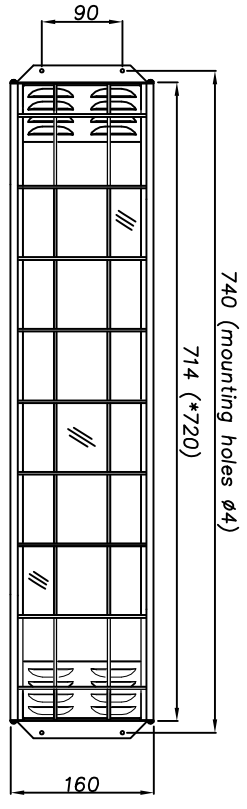

1 2 3 4

1758 (mounting holes  $\varnothing 4$ )  
1732 (\*1738)

\* NOTE: Minimum hole size for mounting

Description: <b>Sizes IR emitters</b>		Drawing No. <b>10002155</b>	
Sign.: <b>JAC DE VRIES</b>	Scale: 1:10	Page 1 of 1	Rev. AA
By: <b>Ddl</b>	Size: mm	Date: 07-03-11	Rev. AA
 <small>JAC DE VRIES INFRARODTECHNIENIK BV POSTBUS 31 1463 ZB MIDDENKERK NEDERLAND</small>		 <small>AMERICAN MANUFACTURING</small>	
		<b>A3</b>	

1 2 3 4