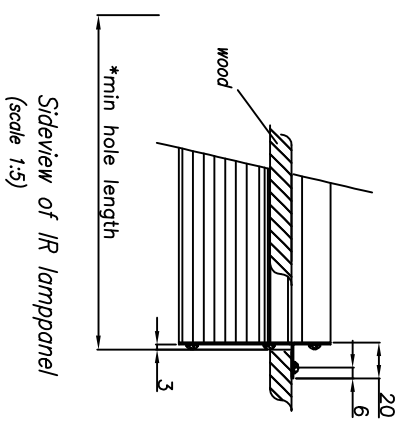

1 2 3 4

1758 (mounting holes  $\varnothing 4$ )  
1732 (\*1738)

\* NOTE: Minimum hole size for mounting

Description: <b>Sizes IR emitters</b>		Drawing No. <b>10002155</b>	
Sign.: <b>JAC DE VRIES</b>	Scale: 1:10	Page 1 of 1	Rev. AA
By: <b>Ddl</b>	Size: mm	Date: 07-03-11	Rev. AA
 <small>JAC DE VRIES INFRARODTECHNIENIK BV POSTBUS 31 1463 ZB MIDDENKERK NEDERLAND</small>		 <small>AMERICAN MANUFACTURING</small>	
		<b>A3</b>	